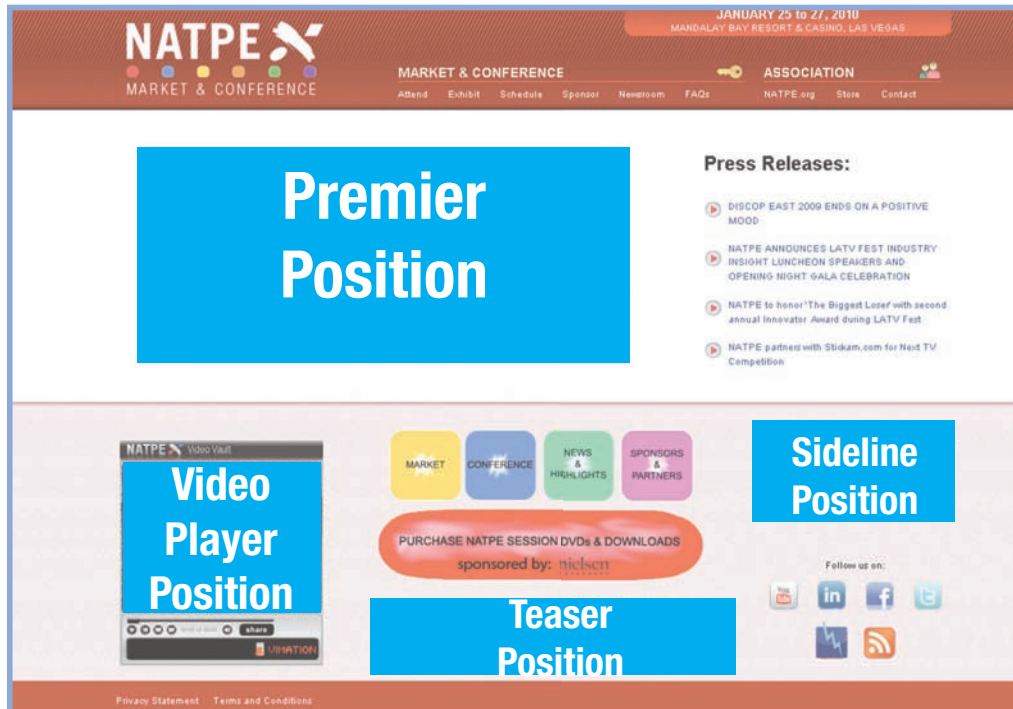

NATPEmarket.com Opportunities

NATPE brings the elite members of the media industry together throughout the year through various in person and web based activities to discuss the hottest trends, buy & sell the latest multiplatform content and showcase the most successful people, content and equipment. The NATPE Market online opportunities allow your company to be seen.

Premier Banner Position **\$2,500/Month**

- Rotate within NATPE content, but can be exclusive
- Size: 500x217

Video Player Position **\$2,000/Month**

- Exclusive position
- Size: 200x235

Teaser Position **\$2,000/Month**

- Exclusive position
- Size: 300x100

Sideline Position **\$2,000/Month**

- Exclusive position
- Size: 270x100

SPECIFICATIONS:

All banner ads should be optimized for web. 30k or less, 72 dpi.

FORMAT:

JPG, PNG, GIF, SWF